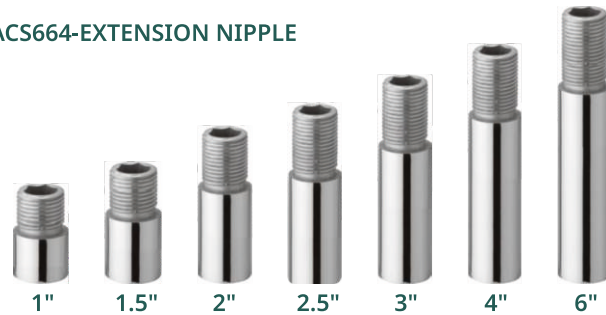

WS660

WASTE COUPLING (Pop-up)	3"	Rs.1089/-
	5"	Rs.1529/-
	6"	Rs.1679/-

ACS671-FILTER STAINER

Online Filter Stainer Ensure clean water to increase life of all fittings

SIZE	SIZE
3/4", 1", 1.5", 2"	3", 4"

ACCESSORIES

ACS664-EXTENSION NIPPLE

SIZE

1"	Rs.55/-
1.5"	Rs.83/-
2"	Rs.110/-
2.5"	Rs.138/-
3"	Rs.165/-
4"	Rs.220/-
6"	Rs.330/-

ACS666-HEX NIPPLE

1/2" X 3/4" Rs.81/-

ACS666-HEX NIPPLE

1/2" X 1/2" Rs.79/-

ACS667