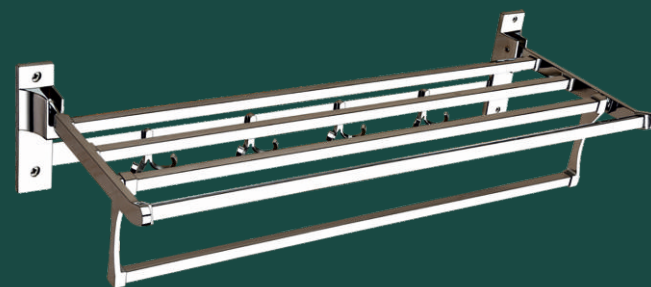

TR686 Rs.384/-
Towel Rack Two Pipe

TR687 Rs.500/-
Towel Rack Two Pipe C-Type

TR688 Rs.553/-
Towel Rack Two Pipe C-Type with Hook

TR689 Rs.1842/-
Folding Square Towel Rack with Hook

TR690 Rs.2000/-
Folding Square Towel Rack with Hook