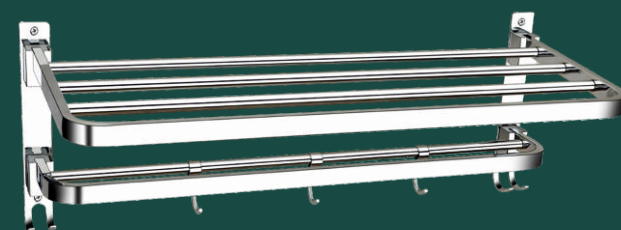

BAST678 Rs.435/-
Trumbler Holder

BAST679 Rs.580/-
Liquid Dispenser

BAST680 Rs.249/-
Rob Hook

BAST681 Rs.458/-
Napkin Ring

BAST682
Towel Rod
Rs.783/-

Premium Bath Accessories

TOWEL RACKS

TR685 Rs.947/-
Towel Rack with Hook

TR686 Rs.384/-
Towel Rack Two Pipe

TR687 Rs.500/-
Towel Rack Two Pipe C-Type

TR688 Rs.553/-
Towel Rack Two Pipe C-Type with Hook

TR689 Rs.1842/-
Folding Square Towel Rack with Hook

TR690 Rs.2000/-
Folding Square Towel Rack with Hook