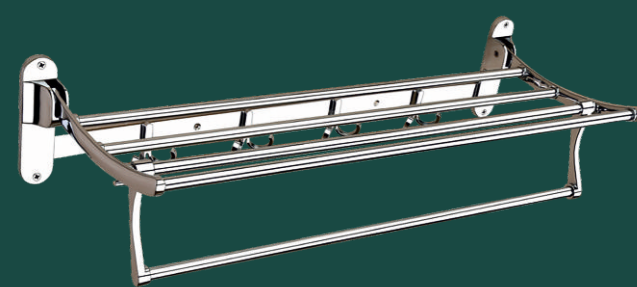

TR692 Rs.1526/-
Folding Round Towel Rack with Hanging Bar